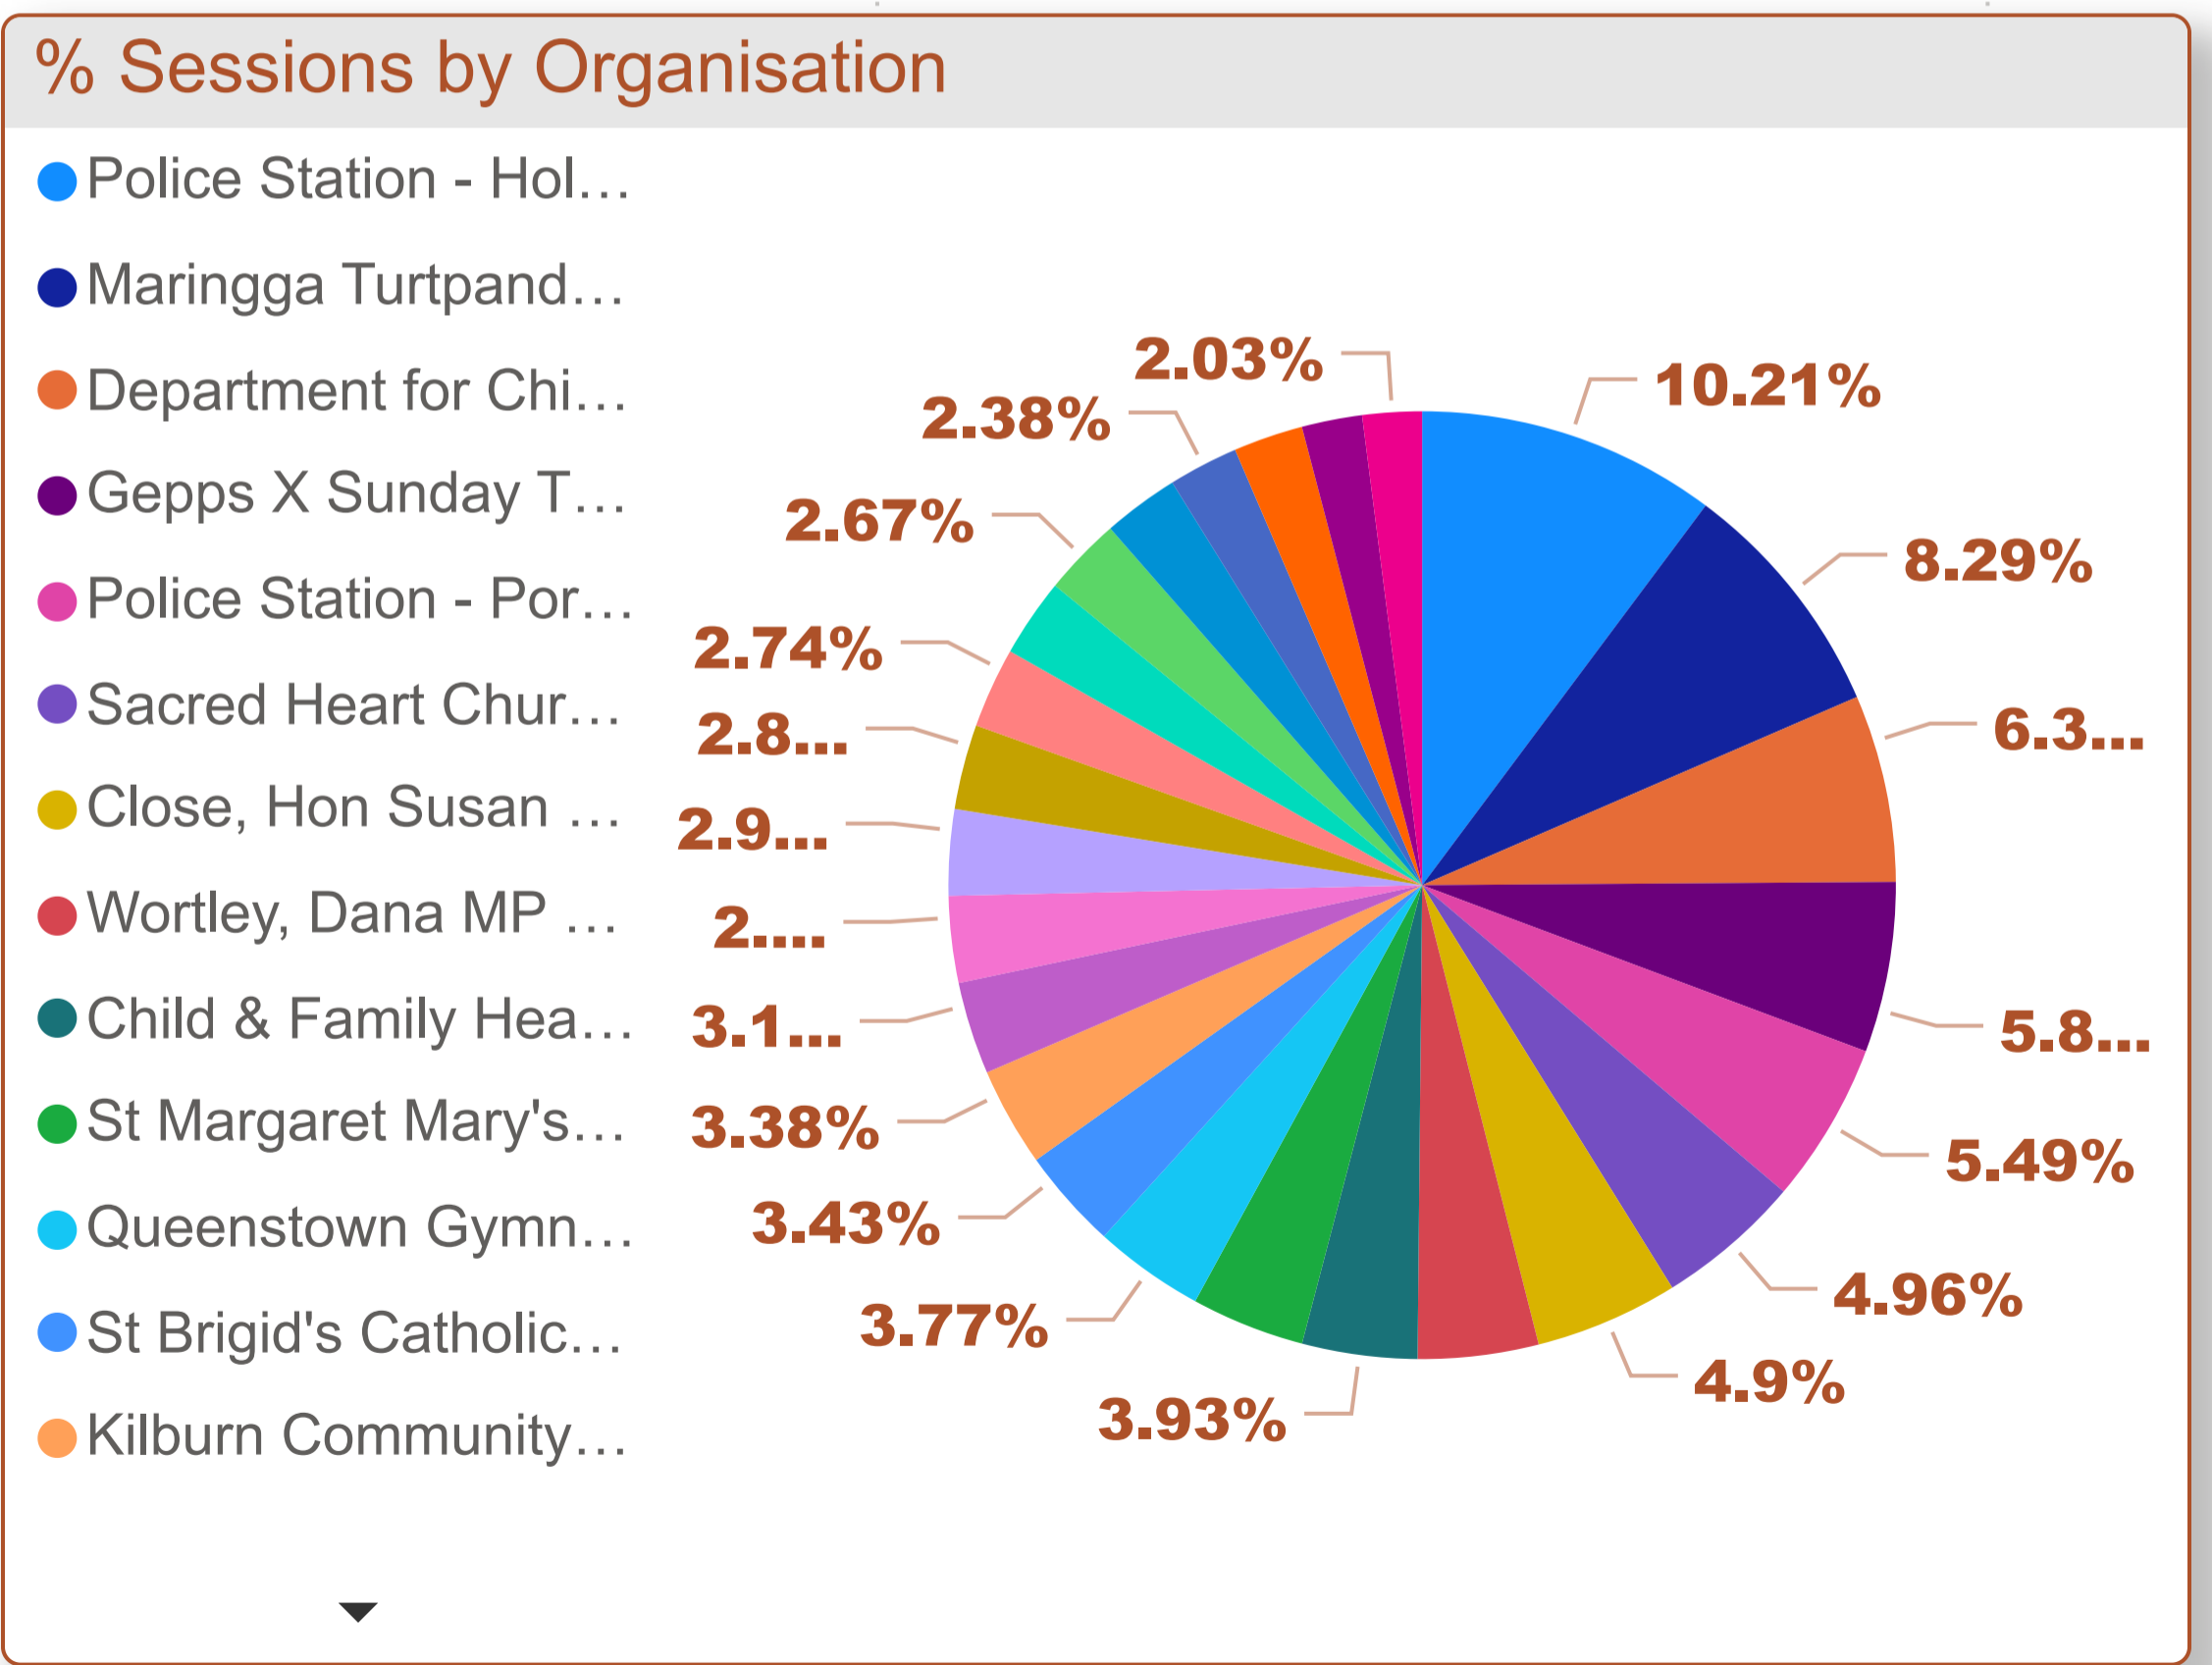

Port Adelaide Enfield Council - Organisation Count by Primary Category (FY 2022-2023)

% Sessions by Primary Category

- Recreation
- Personal & Family Support
- Education
- Religions & Philosophies
- Accommodation
- Community Organisation & Development
- Service Moved or Closed
- Health & Disability
- Environment & Heritage
- Animals, Birds
- Employment
- Communication & Information Services
- Material & Practical Needs
- Citizenship, Nationality
- Public Safety
- Government

Port Adelaide Enfield Council - Top 25 Sessions by Organisation (FY 2022-2023)

FY 2022-2023

Primary Category, Organisation

- ▶ Accommodation
- ▶ Animals, Birds
- ▶ Citizenship, Nationality
- ▶ Communication & Information Services
- ▶ Community Organisation & Development
- ▶ Education
- ▶ Employment
- ▶ Environment & Heritage
- ▶ Finance, Income, Business
- ▶ Government
- ▶ Health & Disability
- ▶ Law & Justice
- ▶ Material & Practical Needs
- ▶ Personal & Family Support
- ▶ Public Safety
- ▶ Recreation
- ▶ Religions & Philosophies
- ▶ Rural Organisation & Development

Organisation	Sum of Sessions
Aboriginal Hostels Limited	99
Adelaide Academy of Irish Dancing & Performing Arts	39
Adelaide Business Hub	4
Adelaide City Women's Football Club	26
Adelaide Country Music Club Inc.	63
Adelaide Croatia Raiders Soccer Club	13
Adelaide Dance & Social Club Inc.	36
Adelaide Detector Club Inc.	406
Adelaide Folkloric Society	8
Adelaide Kite Flyers Association	105
Adelaide Olympic Football Club	26
Adelaide Outriggers Canoe Club Inc.	47
Adelaide Smallbore Rifle Club Inc.	17
Adelaide Speedboat Club Inc.	98
Adelaide Sword Academy	64
Adelaide Training & Employment Centre	12
Adelaide Victory Soccer Club	26
Adelaide West Special Education Centre	27
Adelaide Youth Multi-Sports Centre	67
Total	40453