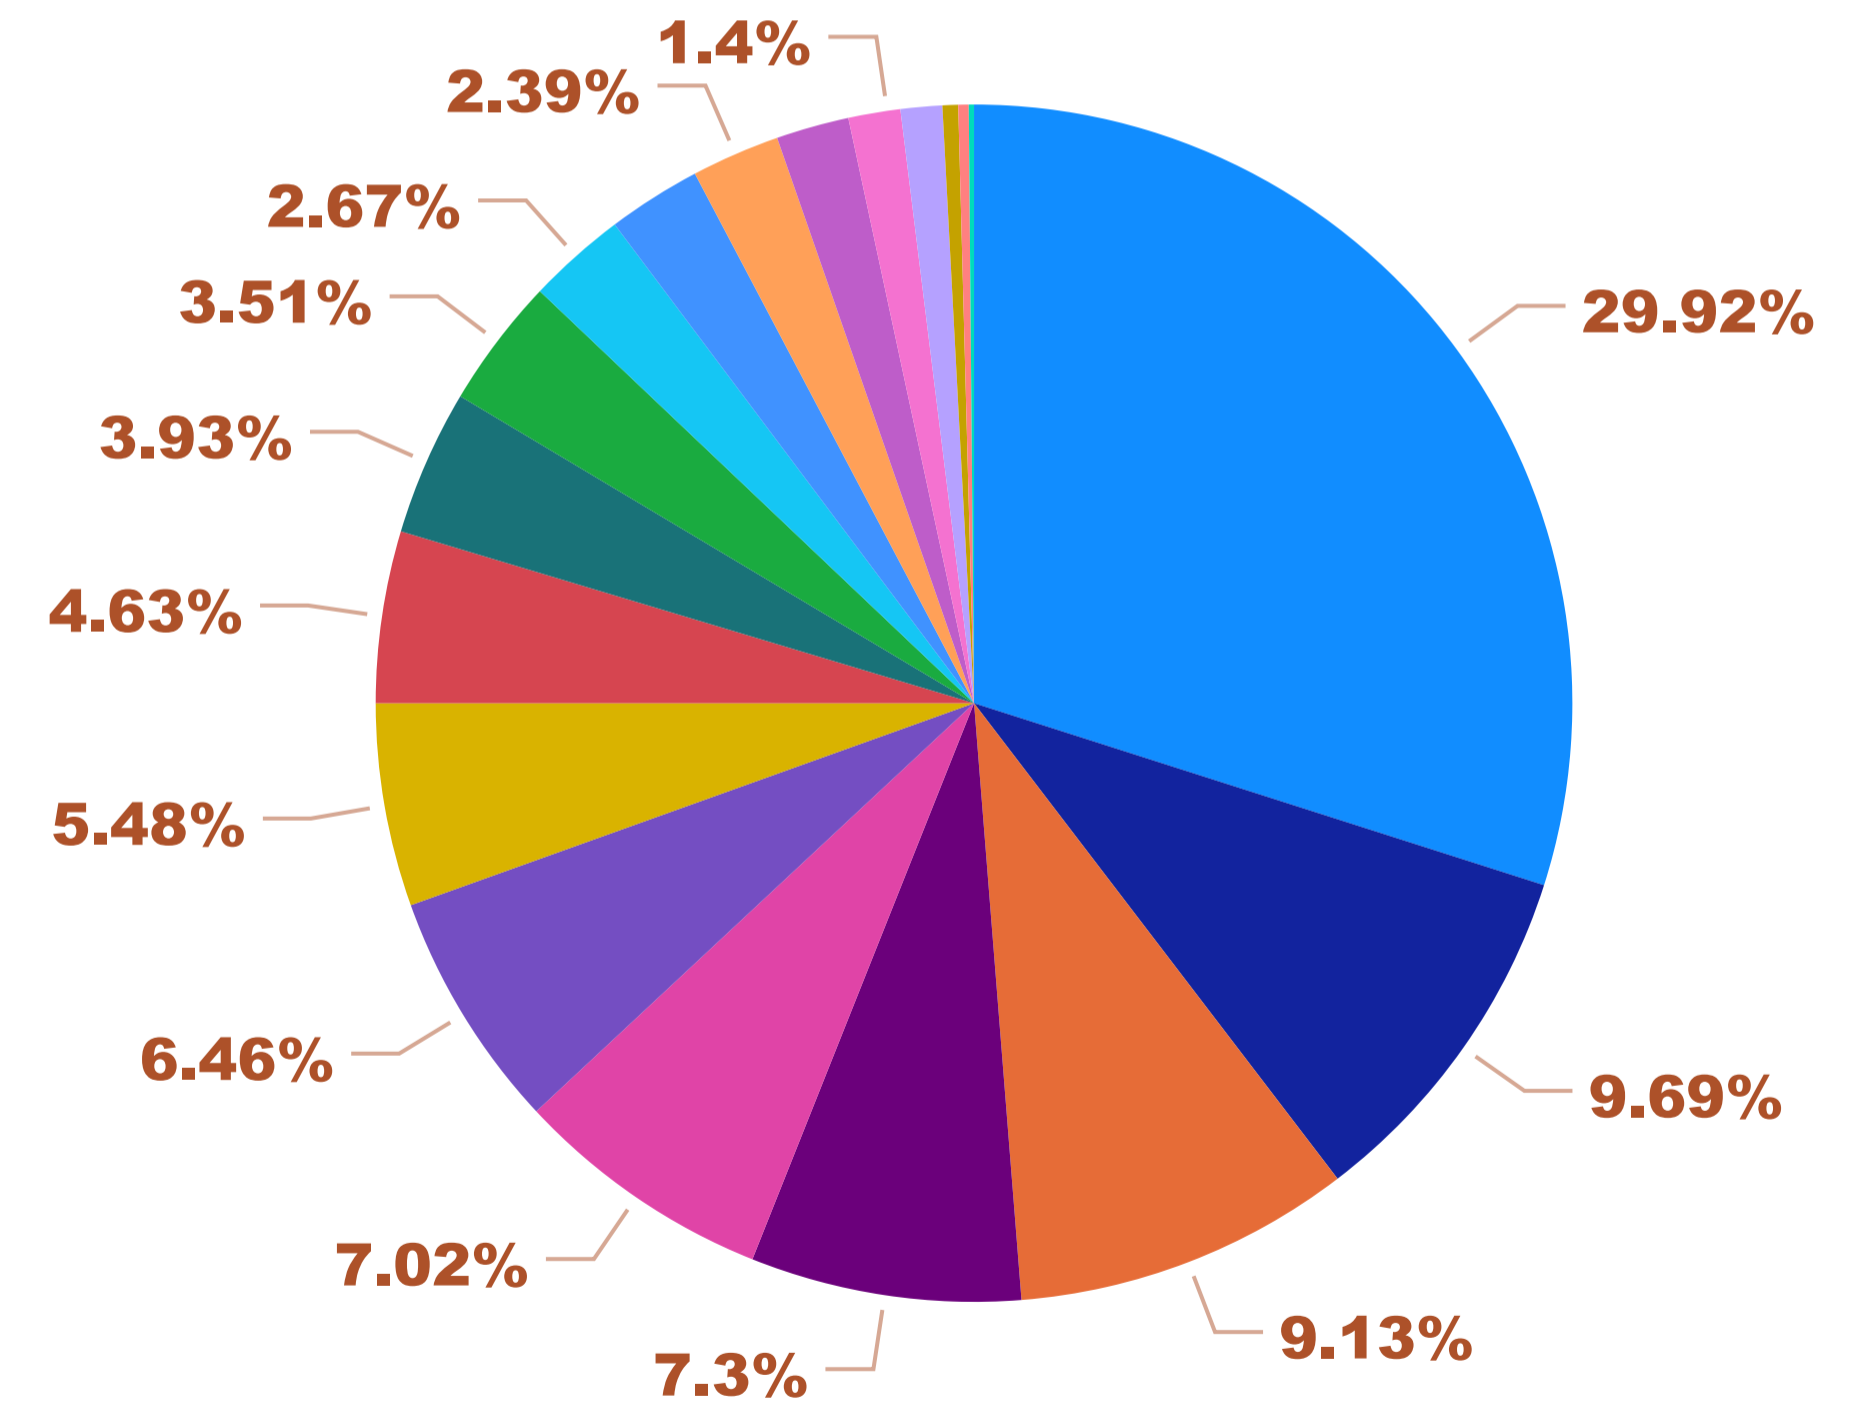

Port Adelaide Enfield Council - Organisation Count by Primary Category (FY 2022-2023)

% Sessions by Primary Category

- Recreation
- Personal & Family Support
- Education
- Religions & Philosophies
- Accommodation
- Community Organisation & Development
- Service Moved or Closed
- Health & Disability
- Environment & Heritage
- Animals, Birds
- Employment
- Communication & Information Services
- Material & Practical Needs
- Citizenship, Nationality
- Public Safety
- Government

Port Adelaide Enfield Council - Top 25 Sessions by Organisation (FY 2022-2023)

FY 2022-2023

Primary Category, Organisation

- ▶ Accommodation
- ▶ Animals, Birds
- ▶ Citizenship, Nationality
- ▶ Communication & Information Services
- ▶ Community Organisation & Development
- ▶ Education
- ▶ Employment
- ▶ Environment & Heritage
- ▶ Finance, Income, Business
- ▶ Government
- ▶ Health & Disability
- ▶ Law & Justice
- ▶ Material & Practical Needs
- ▶ Personal & Family Support
- ▶ Public Safety
- ▶ Recreation
- ▶ Religions & Philosophies
- ▶ Rural Organisation & Development