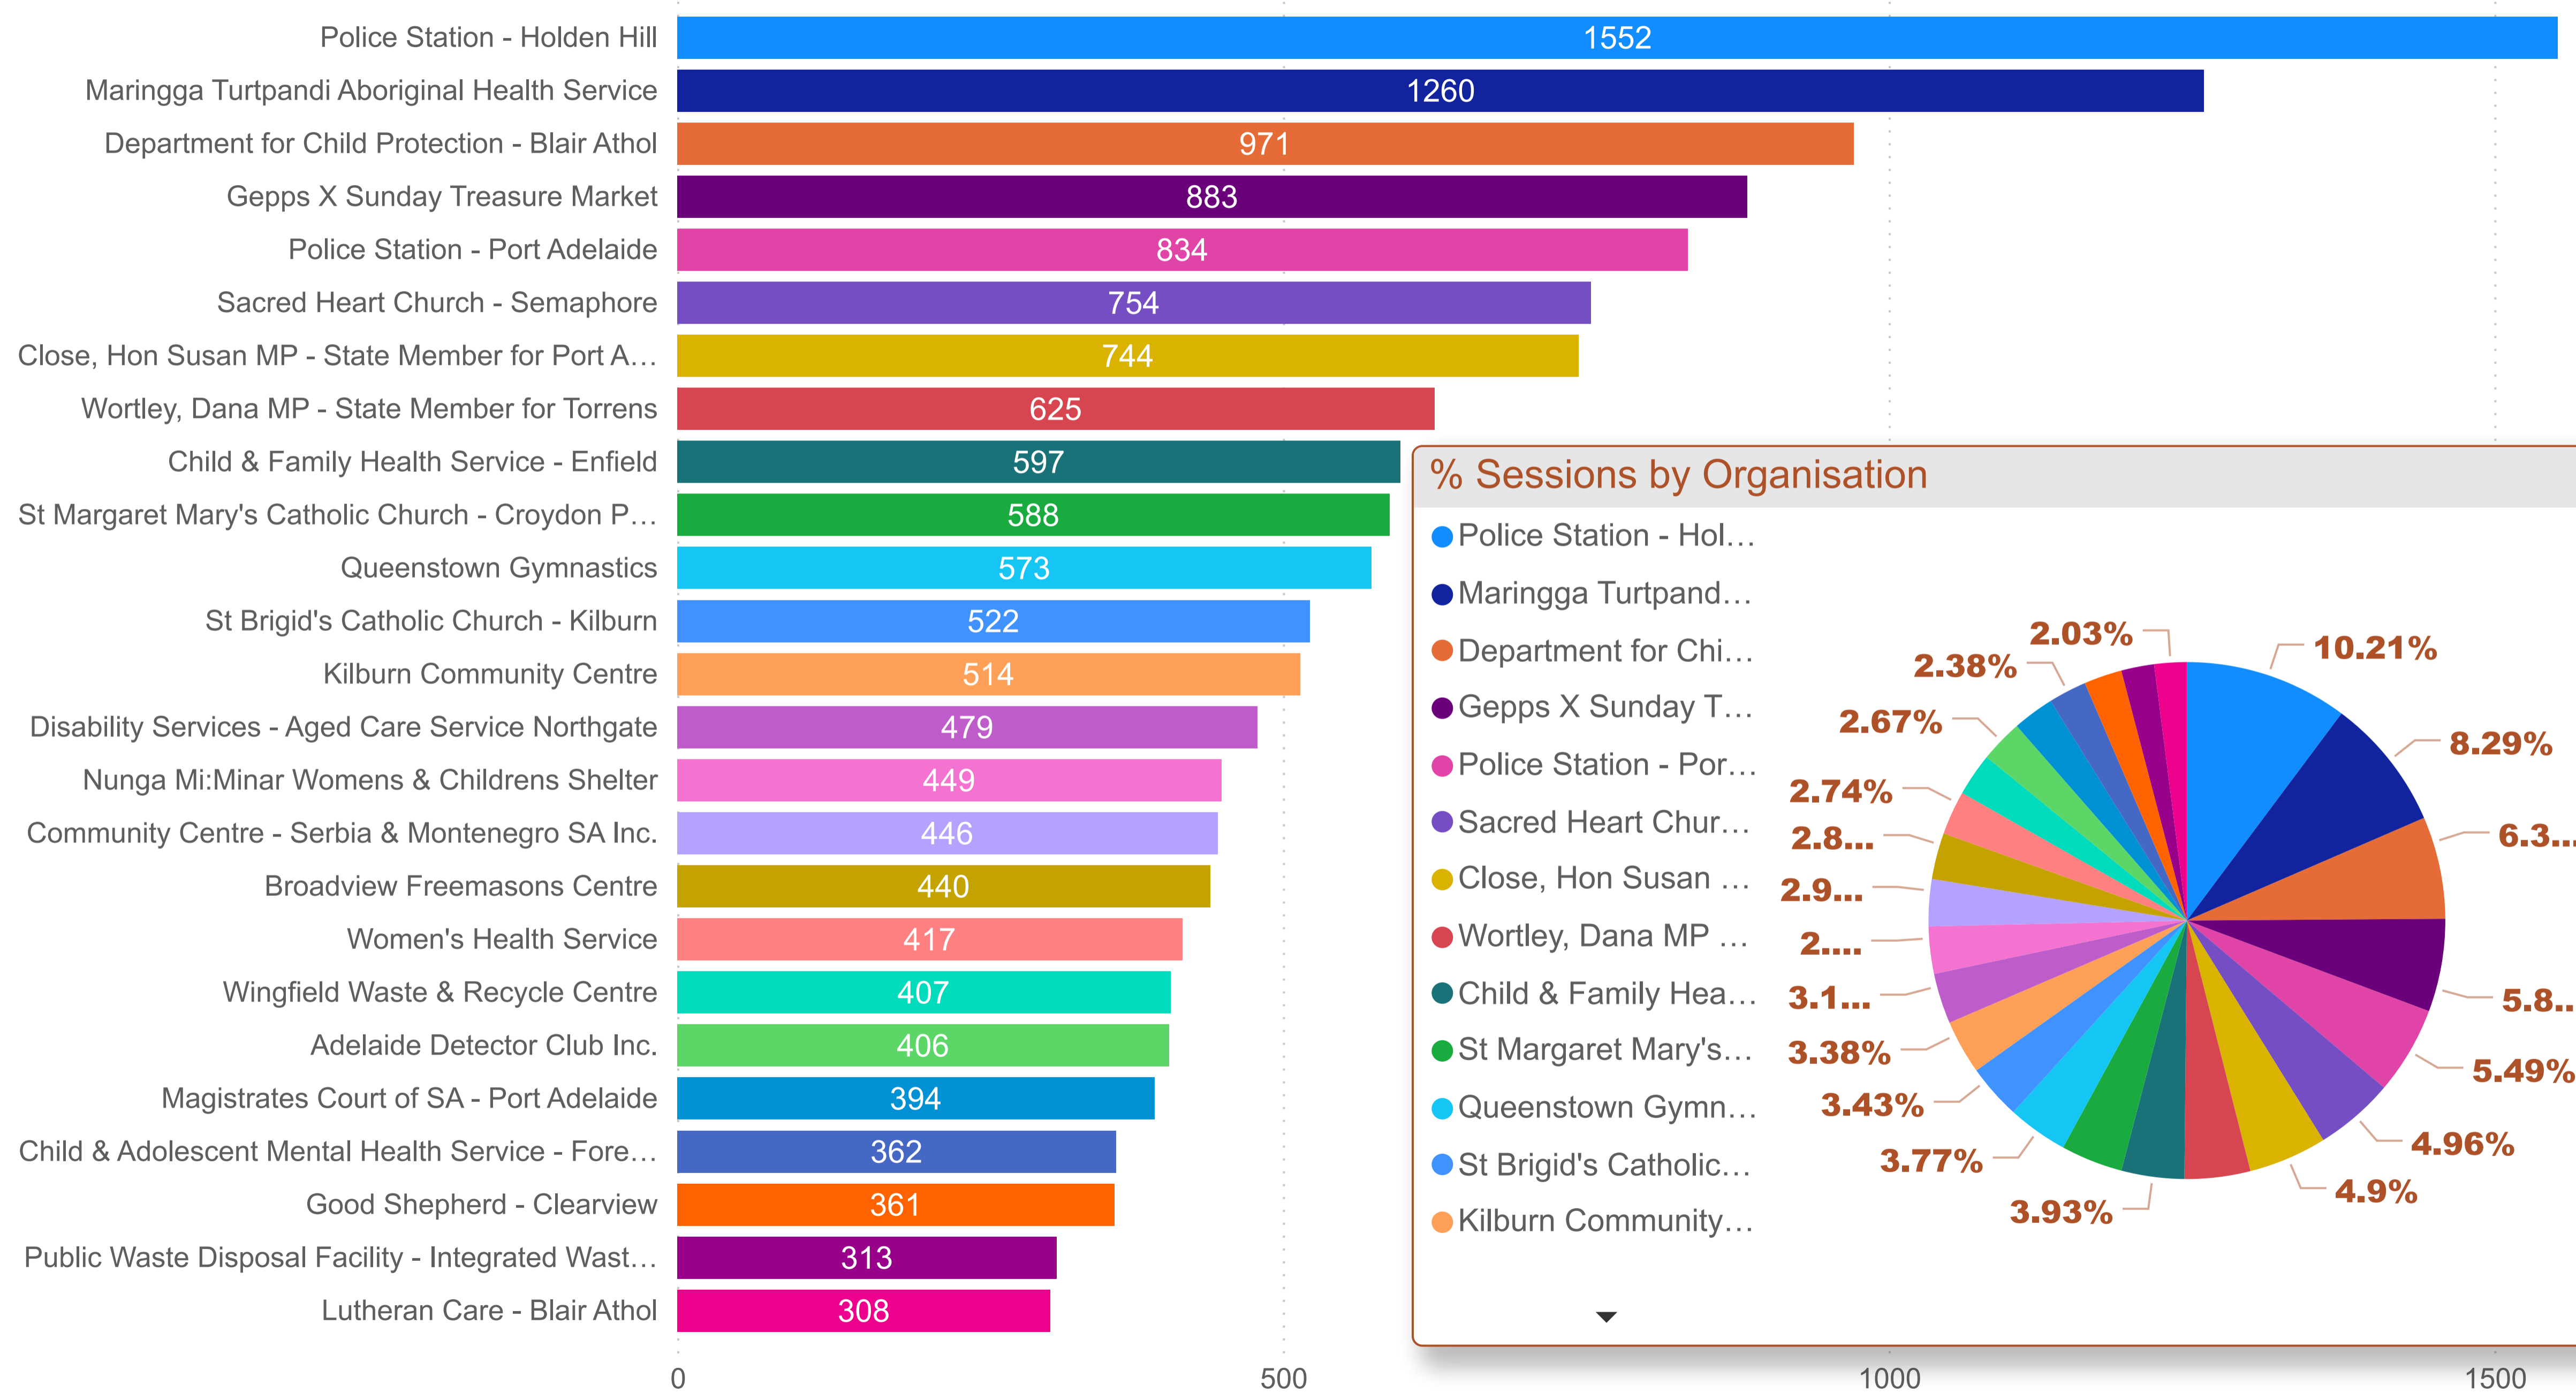

Port Adelaide Enfield Council - Organisation Count by Primary Category (FY 2022-2023)

% Sessions by Primary Category

- Recreation
- Personal & Family Support
- Education
- Religions & Philosophies
- Accommodation
- Community Organisation & Development
- Service Moved or Closed
- Health & Disability
- Environment & Heritage
- Animals, Birds
- Employment
- Communication & Information Services
- Material & Practical Needs
- Citizenship, Nationality
- Public Safety
- Government

Port Adelaide Enfield Council - Top 25 Sessions by Organisation (FY 2022-2023)

FY 2022-2023

Primary Category, Organisation

- ▶ Accommodation
- ▶ Animals, Birds
- ▶ Citizenship, Nationality
- ▶ Communication & Information Services
- ▶ Community Organisation & Development
- ▶ Education
- ▶ Employment
- ▶ Environment & Heritage
- ▶ Finance, Income, Business
- ▶ Government
- ▶ Health & Disability
- ▶ Law & Justice
- ▶ Material & Practical Needs
- ▶ Personal & Family Support
- ▶ Public Safety
- ▶ Recreation
- ▶ Religions & Philosophies
- ▶ Rural Organisation & Development

Organisation	Sum of Sessions
Aboriginal Hostels Limited	99
Adelaide Academy of Irish Dancing & Performing Arts	39
Adelaide Business Hub	4
Adelaide City Women's Football Club	26
Adelaide Country Music Club Inc.	63
Adelaide Croatia Raiders Soccer Club	13
Adelaide Dance & Social Club Inc.	36
Adelaide Detector Club Inc.	406
Adelaide Folkloric Society	8
Adelaide Kite Flyers Association	105
Adelaide Olympic Football Club	26
Adelaide Outriggers Canoe Club Inc.	47
Adelaide Smallbore Rifle Club Inc.	17
Adelaide Speedboat Club Inc.	98
Adelaide Sword Academy	64
Adelaide Training & Employment Centre	12
Adelaide Victory Soccer Club	26
Adelaide West Special Education Centre	27
Adelaide Youth Multi-Sports Centre	67
Total	40453