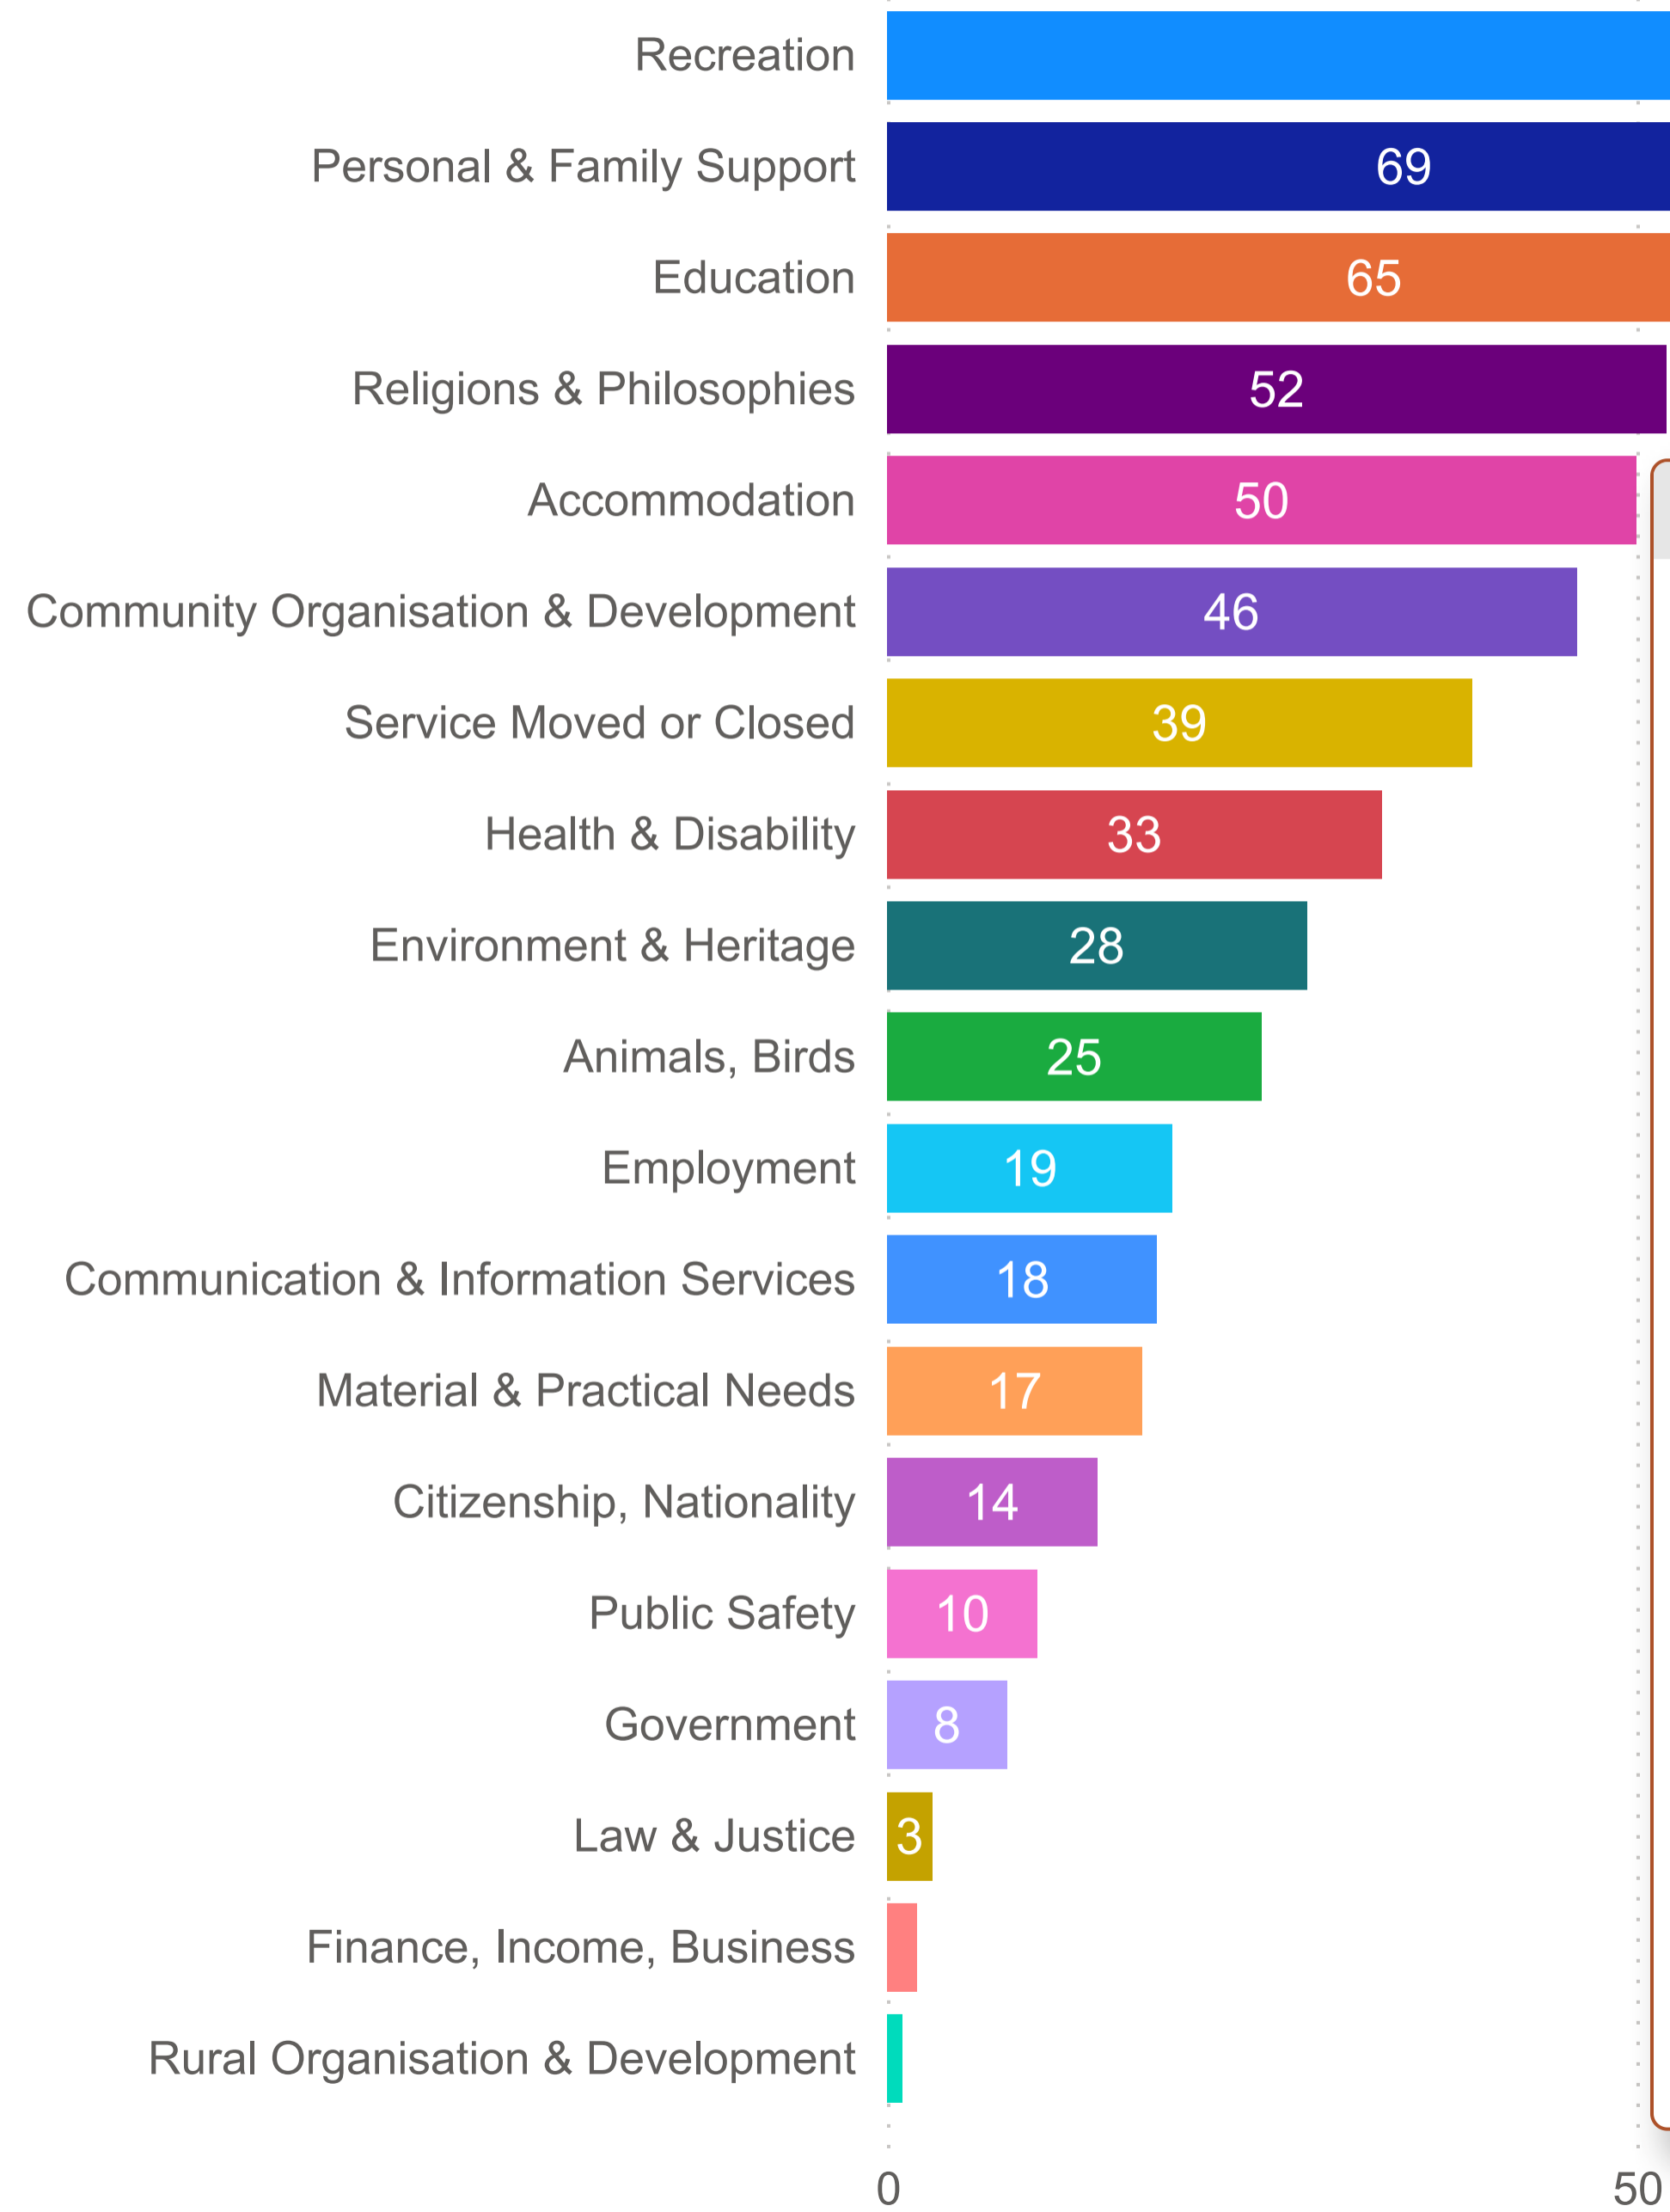

Port Adelaide Enfield Council - Organisation Count by Primary Category (FY 2022-2023)

% Sessions by Primary Category

- Recreation
- Personal & Family Support
- Education
- Religions & Philosophies
- Accommodation
- Community Organisation & Development
- Service Moved or Closed
- Health & Disability
- Environment & Heritage
- Animals, Birds
- Employment
- Communication & Information Services
- Material & Practical Needs
- Citizenship, Nationality
- Public Safety
- Government

Port Adelaide Enfield Council - Top 25 Sessions by Organisation (FY 2022-2023)

FY 2022-2023

Primary Category, Organisation

- ▶ Accommodation
- ▶ Animals, Birds
- ▶ Citizenship, Nationality
- ▶ Communication & Information Services
- ▶ Community Organisation & Development
- ▶ Education
- ▶ Employment
- ▶ Environment & Heritage
- ▶ Finance, Income, Business
- ▶ Government
- ▶ Health & Disability
- ▶ Law & Justice
- ▶ Material & Practical Needs
- ▶ Personal & Family Support
- ▶ Public Safety
- ▶ Recreation
- ▶ Religions & Philosophies
- ▶ Rural Organisation & Development